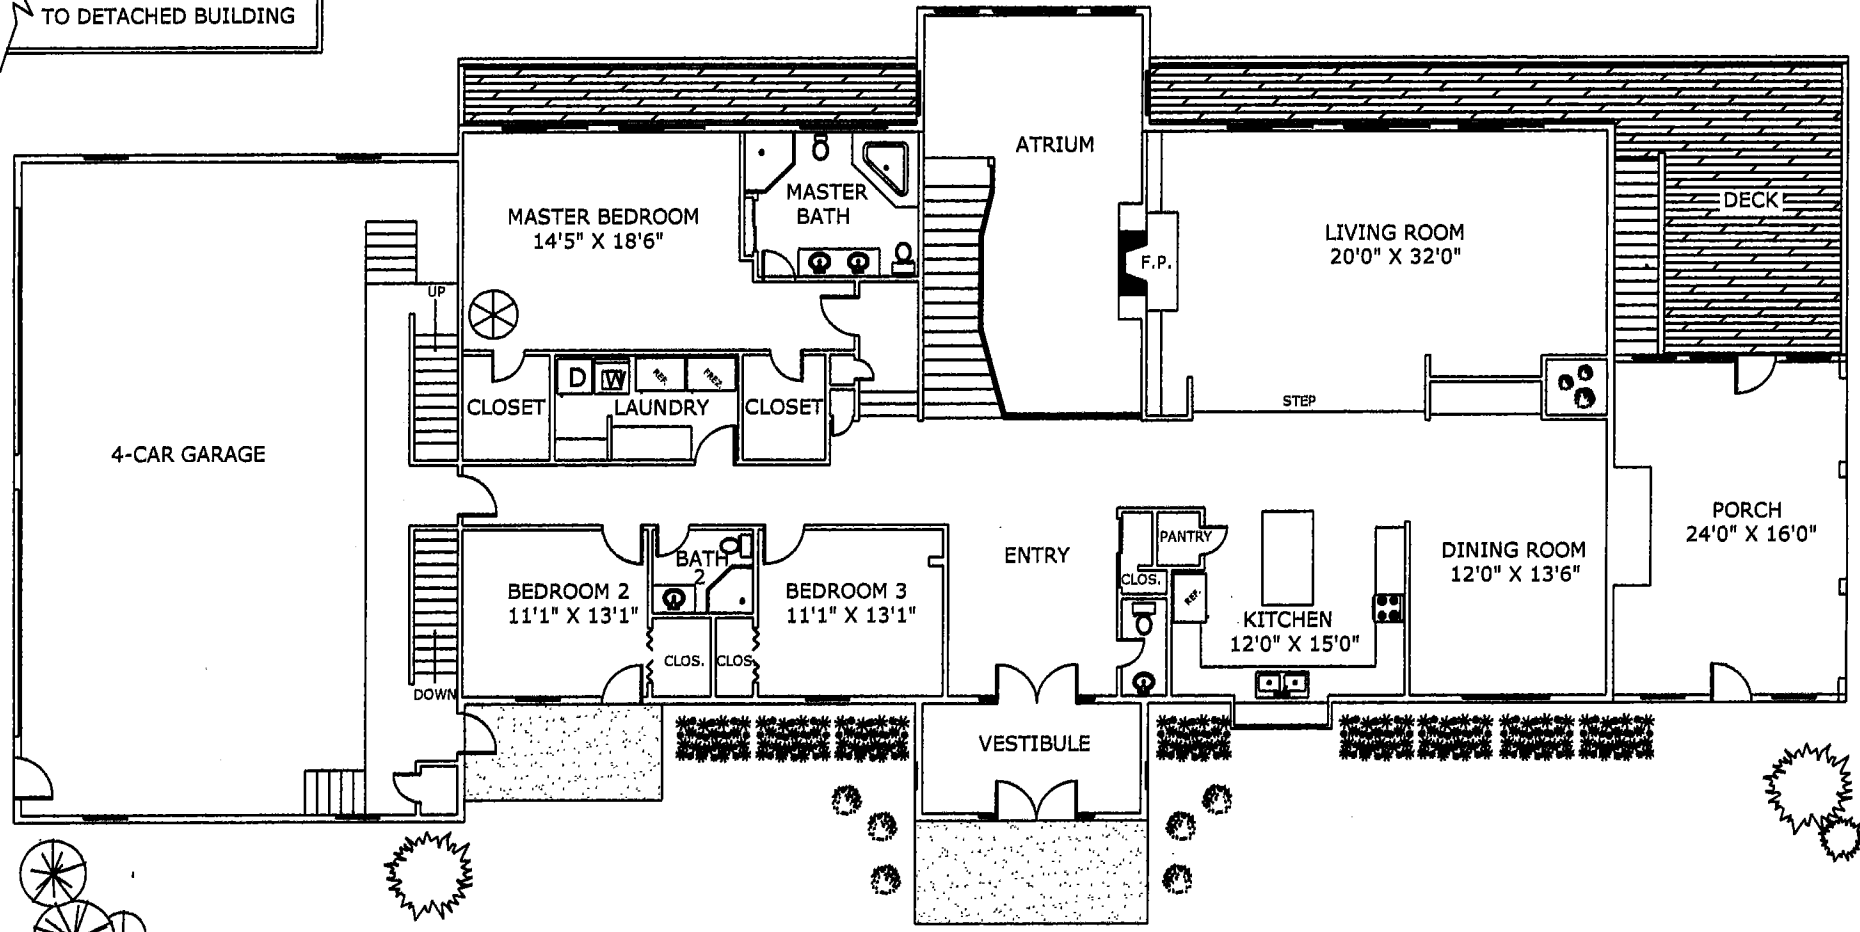

COVERED WALK
TO DETACHED BUILDING

MAIN LEVEL PLAN

This drawing is for illustrative purposes only. It is the property of Concetta Corriere and may not be reproduced without his/her express permission.

2289 Meadowtrail Lane
West Friendship, MD

PREPARED FOR: CONCETTA CORRIERE
REMAX 100

LOWER LEVEL PLAN

This drawing is for illustrative purposes only. It is the property of Concetta Corriere and may not be reproduced without his/her express permission.

2289 Meadowtrail Lane
West Friendship, MD

PREPARED FOR: CONCETTA CORRIERE
REMAX 100

UPPER LEVEL PLAN

This drawing is for illustrative purposes only. It is the property of Concetta Corriere and may not be reproduced without his/her express permission.

PREPARED FOR: CONCETTA CORRIERE
REMAX 100

2289 Meadowtrail Lane
West Friendship, MD

MAIN LEVEL

DETACHED BUILDING PLAN

This drawing is for illustrative purposes only. It is the property of Concetta Corriere and may not be reproduced without his/her express permission.