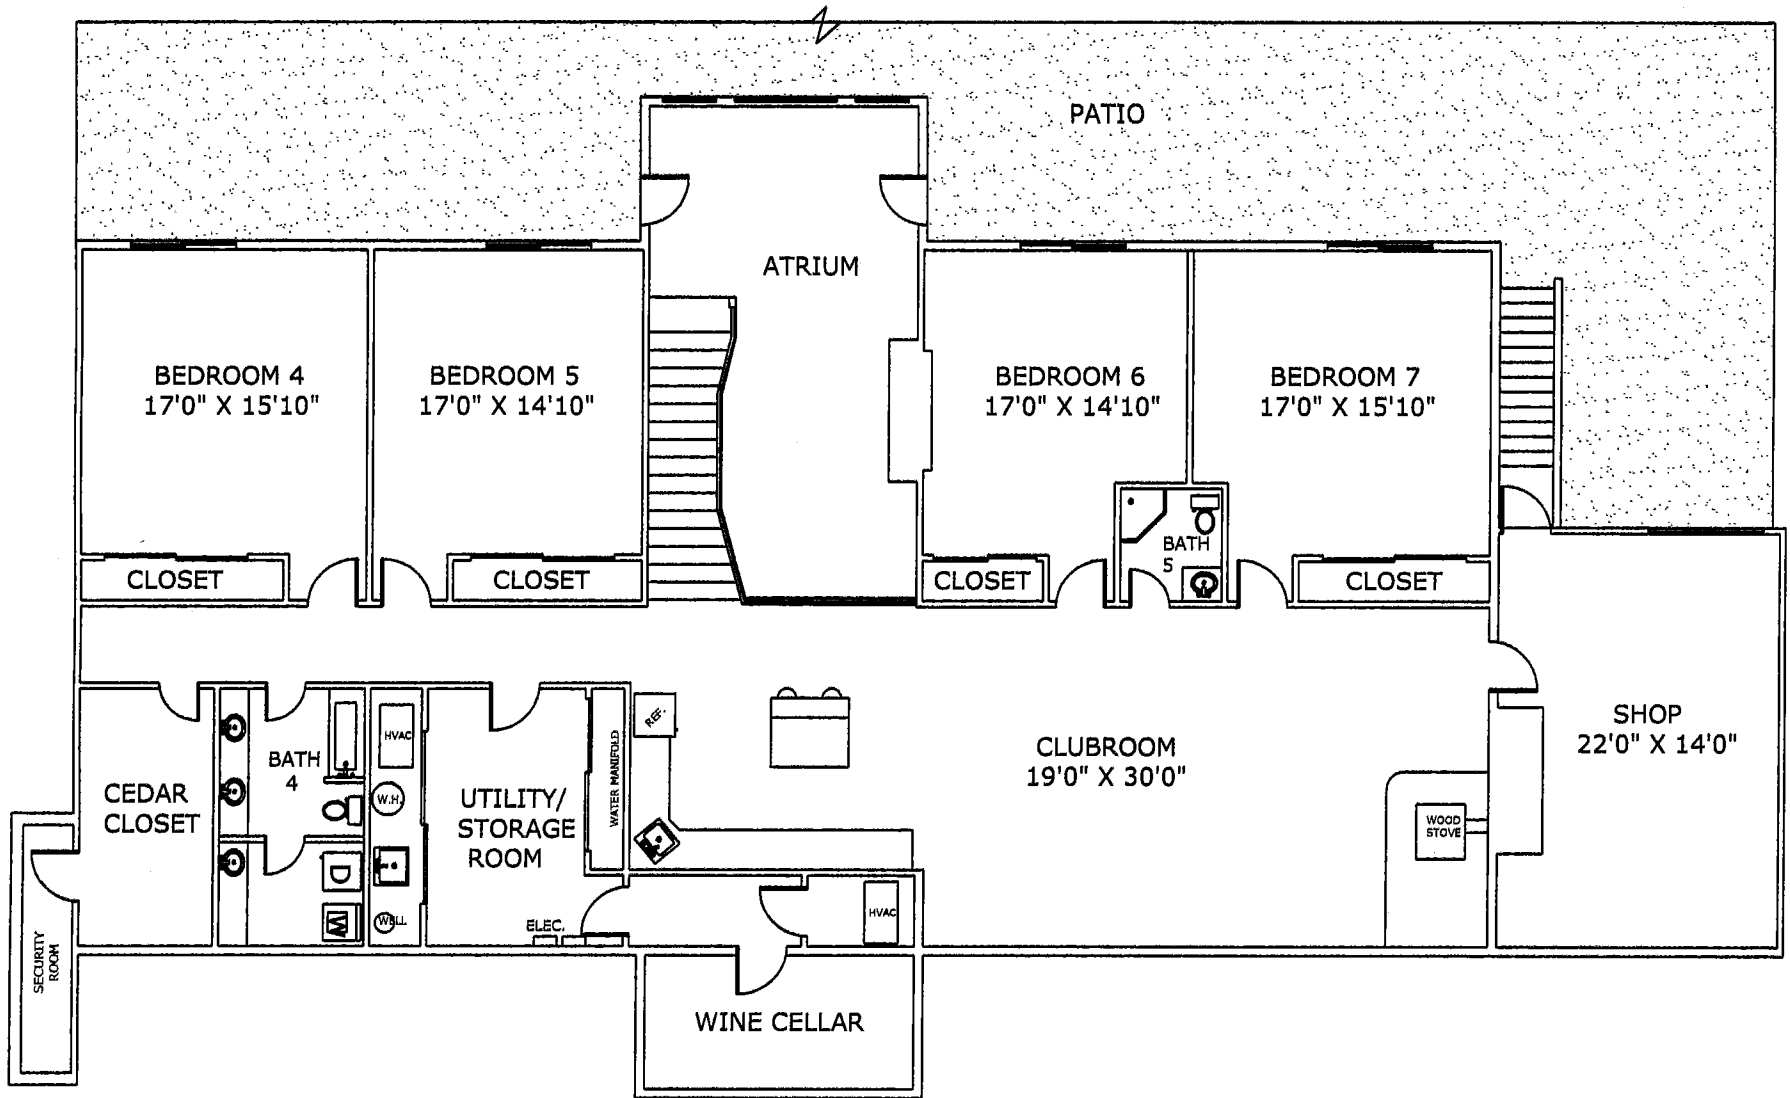

COVERED WALK
TO DETACHED BUILDING

MAIN LEVEL PLAN

This drawing is for illustrative purposes only. It is the property of Concetta Corriere and may not be reproduced without his/her express permission.

2289 Meadowtrail Lane
West Friendship, MD

PREPARED FOR: CONCETTA CORRIERE
REMAX 100

LOWER LEVEL PLAN

This drawing is for illustrative purposes only. It is the property of Concetta Corriere and may not be reproduced without his/her express permission.

2289 Meadowtrail Lane
West Friendship, MD

PREPARED FOR: CONCETTA CORRIERE
REMAX 100

UPPER LEVEL PLAN

This drawing is for illustrative purposes only. It is the property of Concetta Corriere and may not be reproduced without his/her express permission.

PREPARED FOR: CONCETTA CORRIERE
REMAX 100

2289 Meadowtrail Lane
West Friendship, MD

MAIN LEVEL

DETACHED BUILDING PLAN

This drawing is for illustrative purposes only. It is the property of Concetta Corriere and may not be reproduced without his/her express permission.