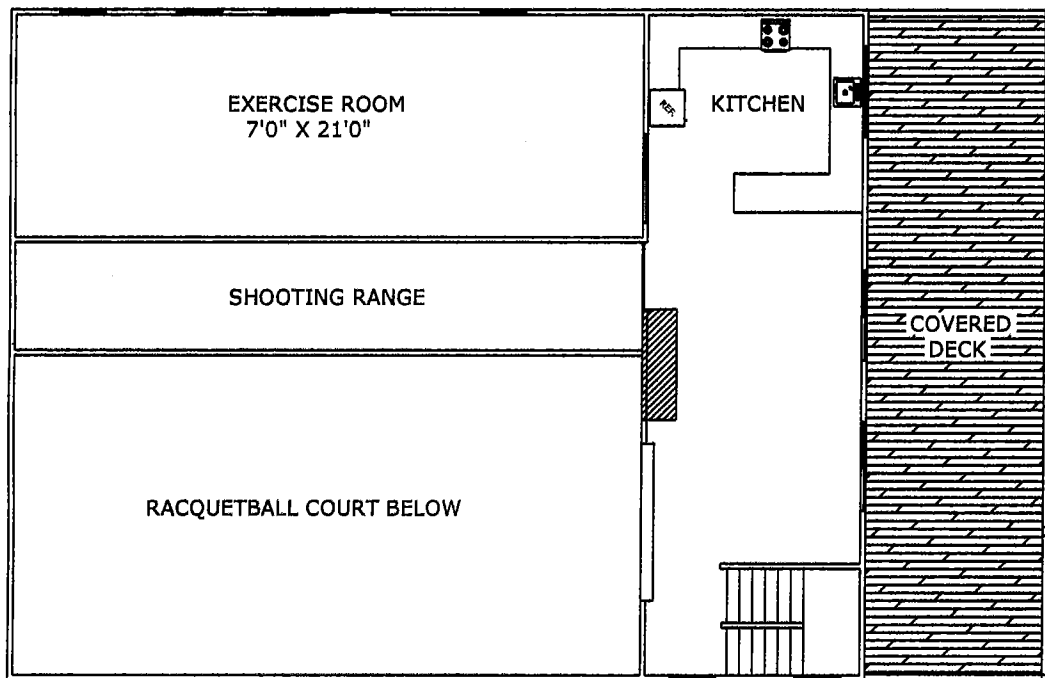

PREPARED FOR: CONCETTA CORRIERE
REMAX 100

2289 Meadowtrail Lane
West Friendship, MD

MAIN LEVEL

DETACHED BUILDING PLAN

This drawing is for illustrative purposes only. It is the property of Concetta Corriere and may not be reproduced without his/her express permission.

2289 Meadowtrail Lane
West Friendship, MD

PREPARED FOR: CONCETTA CORRIERE
REMAX 100

UPPER LEVEL

LOFT LEVEL

DETACHED BUILDING PLAN

This drawing is for illustrative purposes only. It is the property of Concetta Corriere and may not be reproduced without his/her express permission.