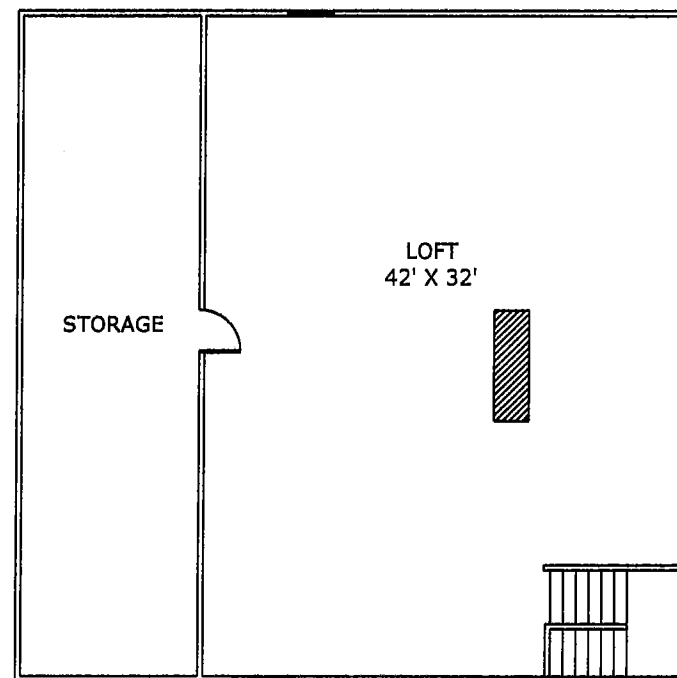

2289 Meadowtrail Lane
West Friendship, MD

PREPARED FOR: CONCETTA CORRIERE
REMAX 100

UPPER LEVEL PLAN

This drawing is for illustrative purposes only. It is the property of Concetta Corriere and may not be reproduced without his/her express permission.

PREPARED FOR: CONCETTA CORRIERE
REMAX 100

2289 Meadowtrail Lane
West Friendship, MD

MAIN LEVEL

DETACHED BUILDING PLAN

This drawing is for illustrative purposes only. It is the property of Concetta Corriere and may not be reproduced without his/her express permission.

2289 Meadowtrail Lane
West Friendship, MD

PREPARED FOR: CONCETTA CORRIERE
REMAX 100

UPPER LEVEL

LOFT LEVEL

DETACHED BUILDING PLAN

This drawing is for illustrative purposes only. It is the property of Concetta Corriere and may not be reproduced without his/her express permission.