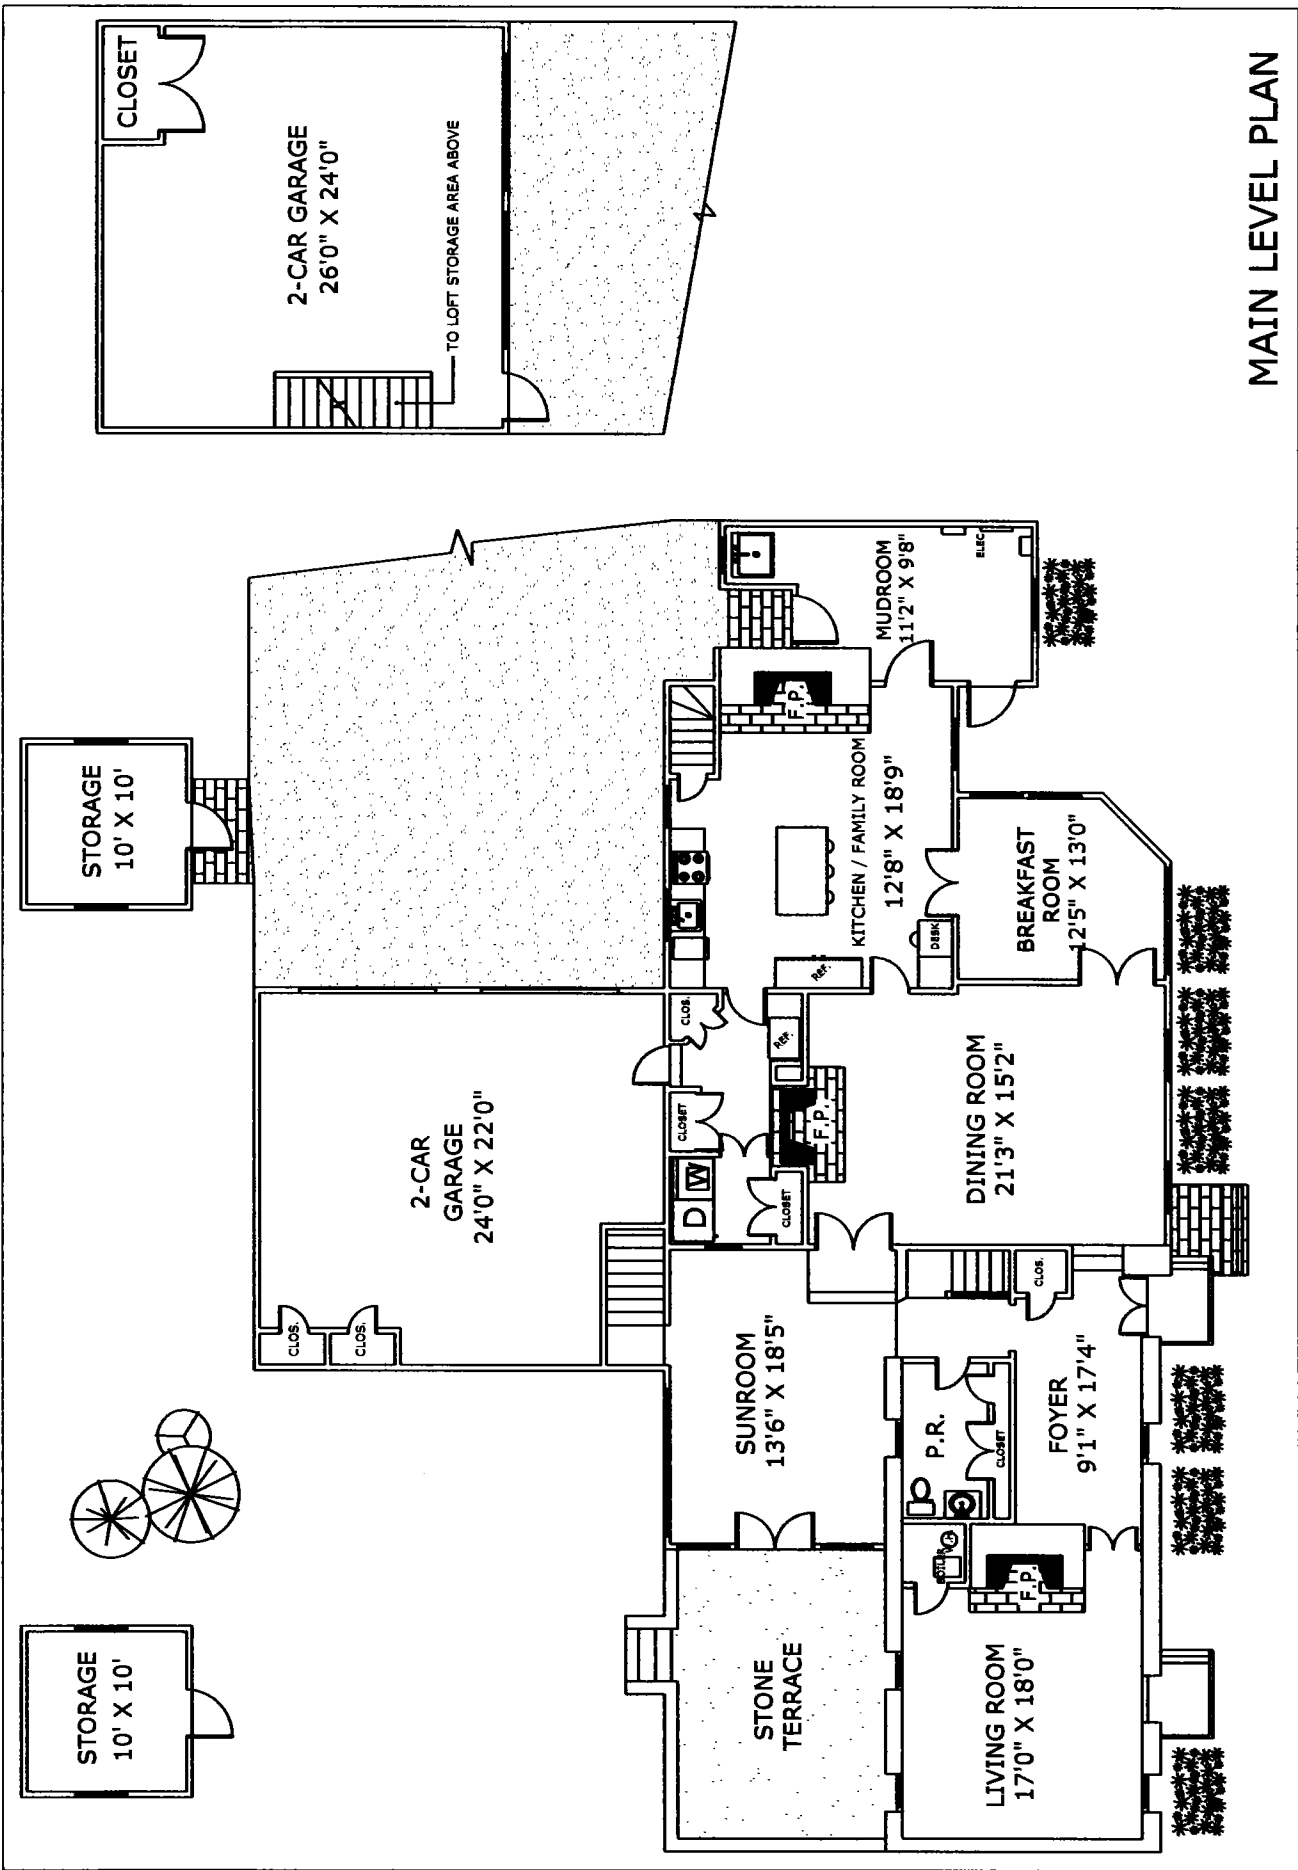

MAIN LEVEL PLAN

Plans drawn by:
TREVOR M. POQUETTE
 Poquette Construction Mgmt
 (443) 336-7690

This drawing is for illustrative purposes only. It is the property of Concetta Corriere and may not be reproduced without his/her express permission.

PREPARED FOR: CONCETTA CORRIERE
 REMAX 100

10250 Burleigh Cottage Lane
 Ellicott City, MD

UPPER LEVEL PLAN

Plans drawn by:
TREVOR M. POQUETTE
Poquette Construction Mgmt
(443) 336-7690

This drawing is for illustrative purposes only. It is the property of Concetta Corriere and may not be reproduced without his/her express permission.