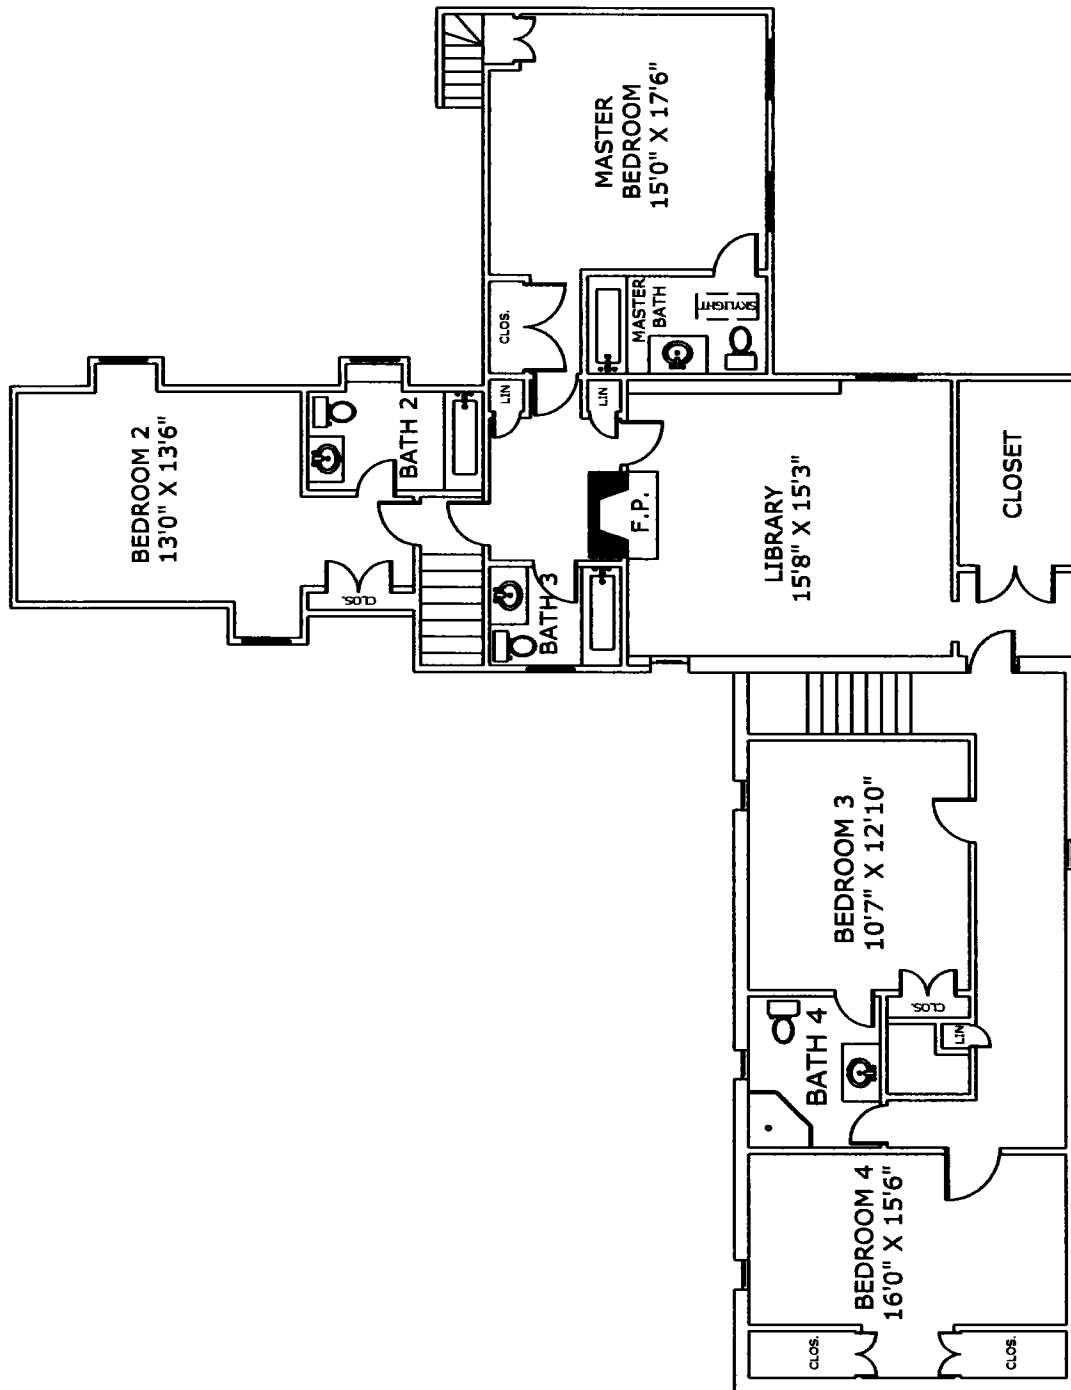

MAIN LEVEL PLAN

Plans drawn by:
TREVOR M. POQUETTE
 Poquette Construction Mgmt
 (443) 336-7690

This drawing is for illustrative purposes only. It is the property of Concetta Corriere and may not be reproduced without his/her express permission.

PREPARED FOR: CONCETTA CORRIERE
 REMAX 100

10250 Burleigh Cottage Lane
 Ellicott City, MD

UPPER LEVEL PLAN

Plans drawn by:
TREVOR M. POQUETTE
Poquette Construction Mgmt
(443) 336-7690

This drawing is for illustrative purposes only. It is the property of Concetta Corriere and may not be reproduced without his/her express permission.